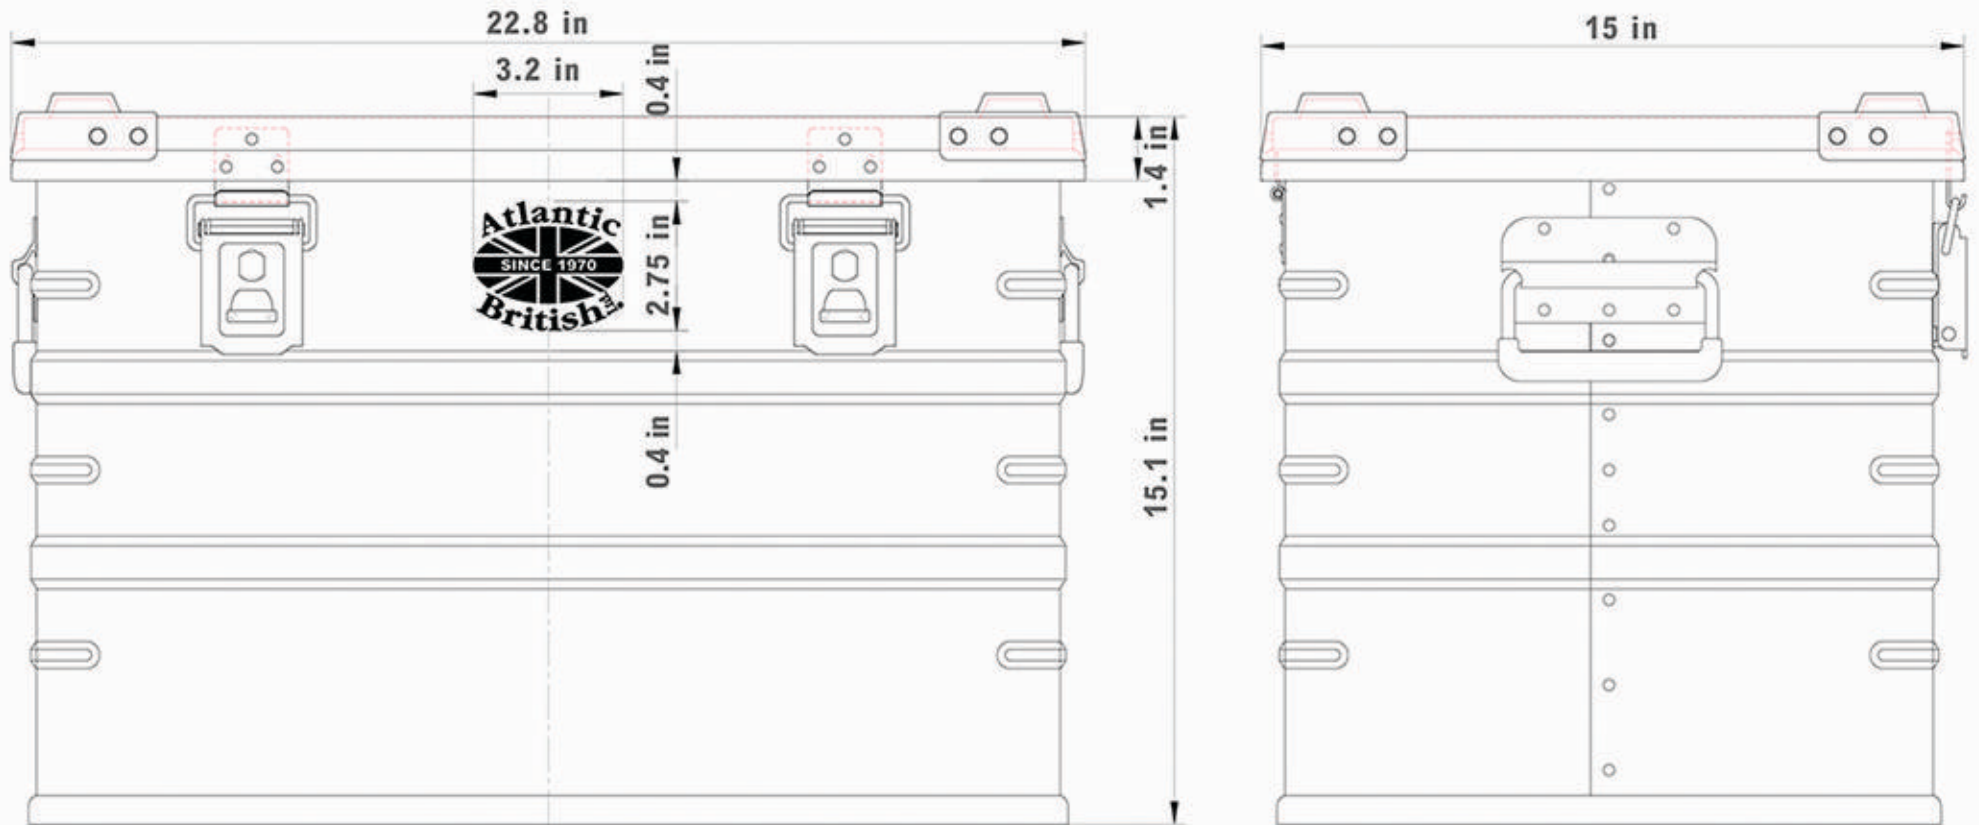

Atlantic British 70 Liter Case Exterior Dimensions KCS-SB-E70

• www.RoverParts.com • 800.533.2210